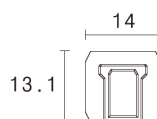

Product Information

MINI TRACK

EXTM-ENDCAP

EXTM-ENDCAPBK
End Cap
Colour: Black
Material: Plastic
Size: 13.1 x 14 x 11mm