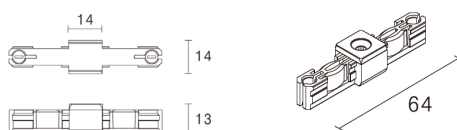

Product Information

MINI TRACK

EXTM-JBK

EXTM-JBK
Fixed traight connector,
Max. 6A
Colour: Black
Material: Plastic
Size: 13 x 14 x 64mm