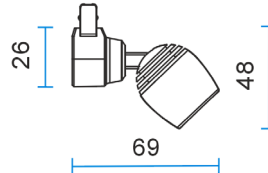

EXTM-207
Mini LED Track Spot light
for Micro Track

GRC Lighting

R & C Agency International
Lighting Specialists for over 15 years

Description: Micro track spotlight suitable micro track only. Unique design make clean view in display case or cabinet in show rooms, exhibits and other commercial applications. Flexible light head and 4 beam angle maximise the lighting range. No UV or IR radiation. 355° Rotation and 90° tilt.

LED Type: COB LED

Dimmable: No

Material: Aluminum

Include Driver: No

Item Code	Wattage	Input	Lumen Output	Beam Angle	Colour Temperature	Fitting Colour
EXTM-207	3.4W	12V	250lm / 300 Lm	8° / 36°	3000K	Black