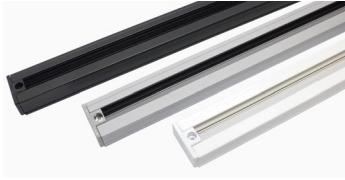

Single Circuit Three Wire Track System

GRE Lighting

R & C Agency International
Lighting Specialists for over 15 years

EXT600 EXT1000 EXT2000 Surface Mount Single Circuit 3-Wire Track System

Description: 3-Wire single circuit surface mount track, complete with dead ends. Rated for 20A. 20kg weight load. Available in various colours, and lengths for flexibilities.

Description: A universal connection designed to adapt spotlight head to a 240V 3 wire track. 10kg weight bearing capacity. Flex must be looped and secured if using for pendent adaptation. Spade terminals for soldering. Rated for 10A.

Item Code	Colour
EXT-ADAPTOR	Black / Silver / White

EXT-ADAPTORHD 3-Wire 240V Heavy Duty Adaptor

Description: A robust adaptor designed to adapt a spotlight head to a 240V single circuit track. Features two locking arms. 10kg weight bearing capacity.

Item Code	Colour	Size L x W x H
EXT-ADAPTORHD	Black / White	95 x 30 x 42 mm

EXT-ADAPTORHDT 3-Wire 240V Heavy Duty Adaptor

Description: A robust adaptor designed to adapt a spotlight head to a 240V single circuit track. Features no solder - push pin style terminal.