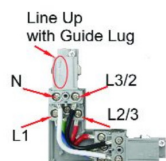

Product Information

3 CIRCUIT TRACK

EXT4-EJ-L and EXT4-EJ-R Elbow Joiners

Description: Left & Right Joiner for 90 degree angles.

Colour: White, Black, Silver

LEFT

RIGHT

R&C Agency (International) Pty Ltd. 94 Wecker Road, Manfield