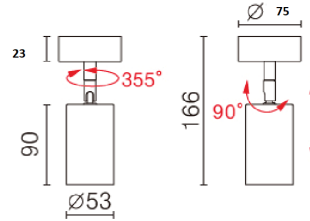

# GRE Lighting

R & C Agency International  
Lighting Specialists for over 15 years

Description: Surface mounted ceiling spot light with Single light heads. 355° rotation and 90° tilt angle to maximise light angle. Spot light head with pushing-back mechanism for easy lamp replacement.

Material: Steel

Item Code	Lamp Type	Input	Fitting Colour	Fitting Head D x H	Base Size D x H
GU299	1 x GU10 Lamps	240V	White or Black	53 x 90 mm	75 x 23mm