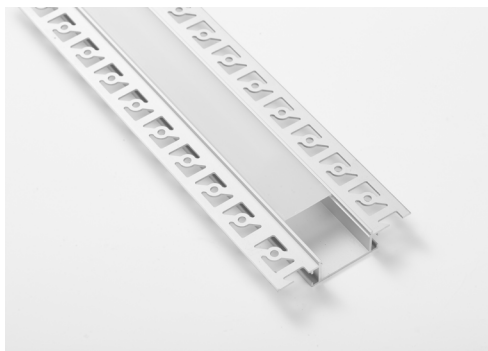

BARREC6114
LED aluminium profile

GRC Lighting

*R & C Agency International
Lighting Specialists for over 15 years*

Description: Plaster-in, IP20 slimline extrusion suitable for strips of up to 18mm width. Once installed, produces a clean trimless look for a high end architectural inspired finish. This product requires plastering for installation.

Material: Aluminium profile with acrylic opal diffuser

Mounting Type: Recessed Mount

Item Code	Fitting Colour	Size W x H x L	Cut Size W
BARREC6114	Silver	14 x 61 x 2500 mm	mm

Accessories to suit

Item Code	BARREC6114
Description	CAPS
Image	