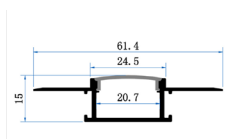

BARREC6114
LED aluminium profile

GRC Lighting

*R & C Agency International
Lighting Specialists for over 15 years*

Description: Plaster-in, IP20 slimline extrusion suitable for strips of up to 18mm width. Once installed, produces a clean trimless look for a high end architectural inspired finish. This product requires plastering for installation.

Material: Aluminium profile with acrylic opal diffuser

Mounting Type: Recessed Mount

Item Code	Fitting Colour	Size W x H x L	Cut Size W
BARREC6114	Silver	14 x 61 x 2500 mm	mm

Accessories to suit

Item Code	BARREC6114
Description	CAPS
Image	