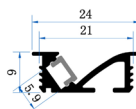

Description:

Material: Aluminium profile with acrylic opal diffuser

Mounting Type: Recessed Mount

Item Code	Fitting Colour	Size W x H x L	Cut Size W
BARREC2409	Silver	24 x 09 x 2500 mm	mm

Accessories to suit

Item Code	BARREC2409END	BARREC2409CLIP
Description	End Cap	Clip
Image		

R&C AGENCY INTERNATIONAL

94 Wecker Road,
Mansfield, QLD, 4122

Email: sales@rcagency.com.au
Ph: (07) 3216 2888
Fax: (07) 3216 2999

Opening Hour:
8:00am to 4:30pm Monday to Friday
*Showroom by appointment only