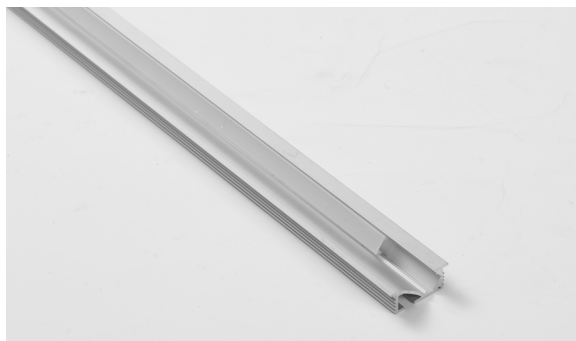

BARREC2409
LED aluminium profile

GRC Lighting

*R & C Agency International
Lighting Specialists for over 15 years*

Description:

Material: Aluminium profile with acrylic opal diffuser

Mounting Type: Recessed Mount

Item Code	Fitting Colour	Size W x H x L	Cut Size W
BARREC2409	Silver	24 x 09 x 2500 mm	mm

Accessories to suit

Item Code	BARREC2409END	BARREC2409CLIP
Description	End Cap	Clip
Image		

R&C AGENCY INTERNATIONAL