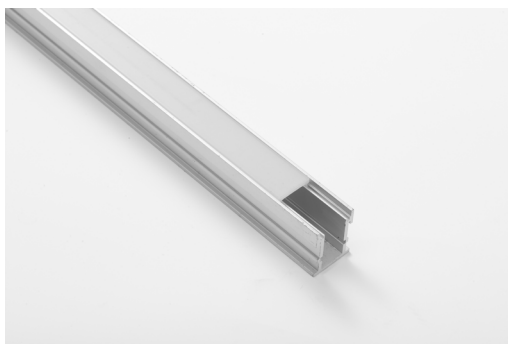

BARREC2126
LED aluminium profile

GRC Lighting

*R & C Agency International
Lighting Specialists for over 15 years*

Description: IP20 in-ground extrusion suitable for light foot traffic. Suitable flooring must be used to support the design of the profile.
 Material: Aluminium profile with acrylic opal diffuser
 Mounting Type: Recessed Mount

Item Code	Fitting Colour	Size W x H x L	Cut Size W
BARREC2126	Silver	21 x 26 x 2500 mm	mm

Accessories to suit

Item Code	BARREC2126END	BARRECM2126CLIP
Description	End Cap	Clip
Image		

R&C AGENCY INTERNATIONAL