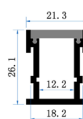

Description: IP20 in-ground extrusion suitable for light foot traffic. Suitable flooring must be used to support the design of the profile.
Material: Aluminium profile with acrylic opal diffuser
Mounting Type: Recessed Mount

Item Code	Fitting Colour	Size W x H x L	Cut Size W
BARREC2126	Silver	21 x 26 x 2500 mm	mm

Accessories to suit

Item Code	BARREC2126END	BARRECM2126CLIP
Description	End Cap	Clip
Image		

R&C AGENCY INTERNATIONAL

94 Wecker Road,
Mansfield, QLD, 4122

Email: sales@rcagency.com.au
Ph: (07) 3216 2888
Fax: (07) 3216 2999

Opening Hour:
8:00am to 4:30pm Monday to Friday
*Showroom by appointment only