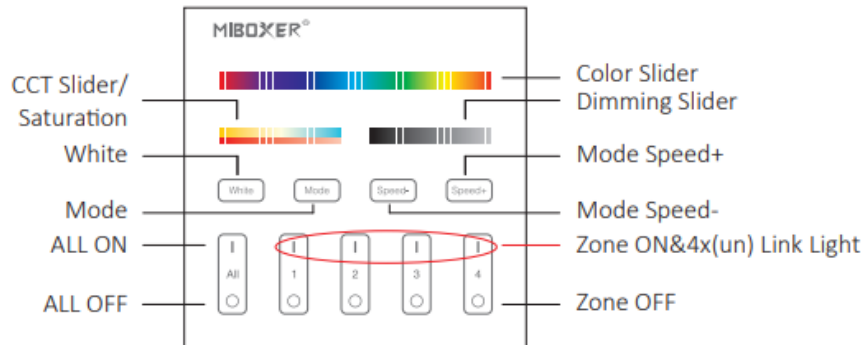

**LEDRGBCON-B4  
BATTERY POWERED RF WALL PLATE  
TO SUIT LEDRGBRE5IN1 RECEIVER**

**GRC Lighting**

*R&C Agency International*

Compact wall plate suitable for controlling LEDRGBRE5IN1 strip controller. Operates on 2 x AAA batteries and communicates with LEDRGBRE5IN1 receiver to control RGB/RGBW LED strip and neon product. Up to 4 zones can be configured for advanced light control scenarios.

<b>ORDERING CODE</b>	<b>LEDRGBCON-B4</b>
<b>POWERED</b>	3 X AAA (Not Included)
<b>COMPATIBLE WITH</b>	LEDRGBRE5IN1 LEDFL9WRGBBK24V LEDFL10RGBBK24V LEDWWS001RGBF
<b>SIZE</b>	86 X 86 X 16MM
<b>MOUNT METHOD</b>	Magnetic from mount plate to body. Screw/Sticky back mount for mount plate.

**GRC Lighting**

R&C Agency International

-  Touch color slider, choose the color you want.
-  Under white light mode, adjust color temperature;  
Under color light mode, change color saturation.
-  Touch dimming slider to change the brightness from 1~100%.
-  Touch white button to white light mode.
-  Switching modes.
-  Slow the speed on present dynamic mode.
-  Accelerate the speed on present dynamic mode.
-  **ALL ON:** Touch to turn on all linked lights.  
Long press 5 seconds to turn ON the indicating sound.
-  **Zone(1-4) ON:** Touch zone ON, turn on zone-linked lights.
-  **ALL OFF:** Touch to turn off all linked lights.  
Long press 5 seconds to turn OFF the indicating sound.
-  **Zone(1-4) OFF:** Touch zone OFF, turn off zone-linked lights.