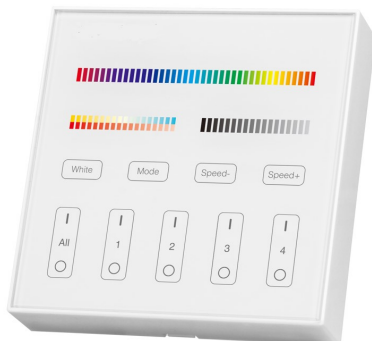

**LEDRGBCON-B4  
BATTERY POWERED RF WALL PLATE  
TO SUIT LEDRGBRE5IN1 RECEIVER**

**GRC Lighting**

*R&C Agency International*

Compact wall plate suitable for controlling LEDRGBRE5IN1 strip controller. Operates on 2 x AAA batteries and communicates with LEDRGBRE5IN1 receiver to control RGB/RGBW LED strip and neon product. Up to 4 zones can be configured for advanced light control scenarios.

<b>ORDERING CODE</b>	<b>LEDRGBCON-B4</b>
<b>POWERED</b>	3 X AAA (Not Included)
<b>COMPATIBLE WITH</b>	LEDRGBRE5IN1 LEDFL9WRGBBK24V LEDFL10RGBBK24V LEDWWS001RGBF
<b>SIZE</b>	86 X 86 X 16MM
<b>MOUNT METHOD</b>	Magnetic from mount plate to body. Screw/Sticky back mount for mount plate.

**GRC Lighting**

R&C Agency International

-  Touch color slider, choose the color you want.
-  Under white light mode, adjust color temperature;  
Under color light mode, change color saturation.
-  Touch dimming slider to change the brightness from 1~100%.
-  Touch white button to white light mode.
-  Switching modes.
-  Slow the speed on present dynamic mode.
-  Accelerate the speed on present dynamic mode.
-  **ALL ON:** Touch to turn on all linked lights.  
Long press 5 seconds to turn ON the indicating sound.
-  **Zone(1-4) ON:** Touch zone ON, turn on zone-linked lights.
-  **ALL OFF:** Touch to turn off all linked lights.  
Long press 5 seconds to turn OFF the indicating sound.
-  **Zone(1-4) OFF:** Touch zone OFF, turn off zone-linked lights.