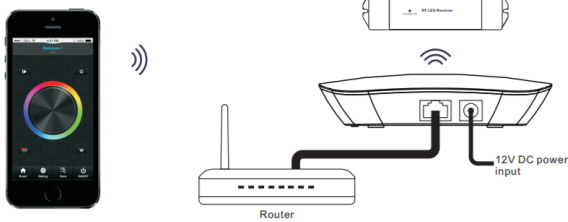

Operation

1. This WiFi-RF converter can be controlled by both "Easylighting" and "Easyhome" apps, please choose either of them to control.
2. For "Easylighting" app, download application from 'app store' or 'google play' by searching 'easylighting' or scanning following QR codes.
3. For "Easyhome" app, download application from 'app store' or 'google play' by searching 'Easy Home - Smart Home'.
4. If the converter has connected with router, then connect your cell phone to your router network. If the converter did not connect with router, then connect your cell phone to the converter network directly. (Password: 0123456789)
5. Open the easylighting/easyhome application and operate according to the application manual.

R&C AGENCY INTERNATIONAL

94 Wecker Road,
Mansfield, QLD, 4122

Email: sales@rcagency.com.au
Ph: (07) 3216 2888
Fax: (07) 3216 2999

Opening Hour:
8:00am to 4:30pm Monday to Friday
*Showroom by appointment only