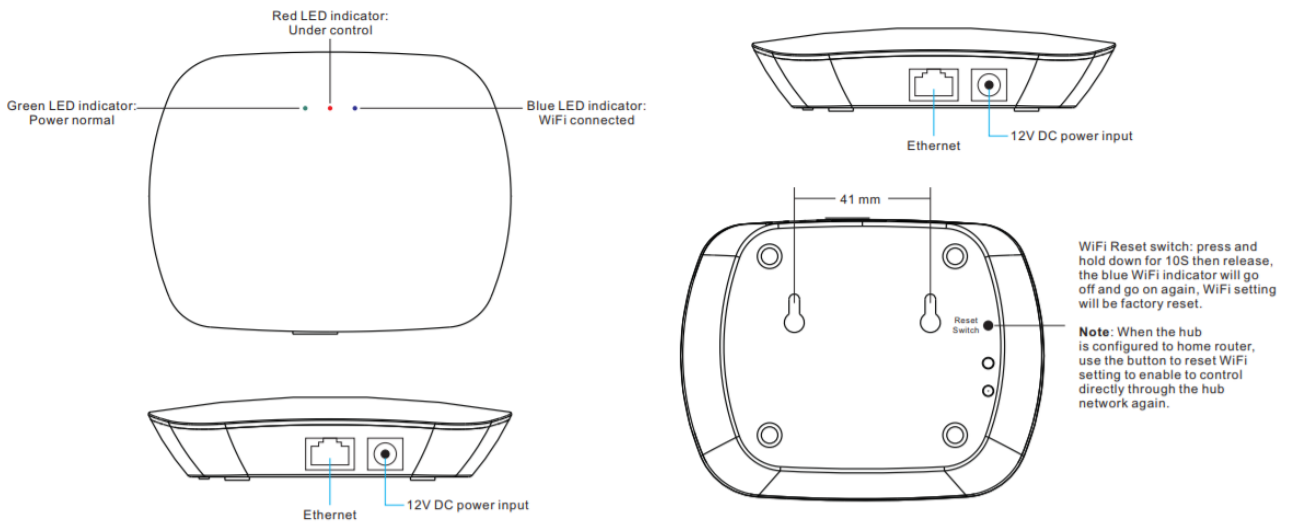

Description:

The SR-2818WiN is a compact WiFi-RF converter designed to convert WiFi signal to RF signal and be compatible with SR-1009 series receivers, which enables the RF controllers to be WiFi controlled by APP in stalled on IOS & Android mobile devices. It receives WiFi signal from the mobile devices and converts it to RF signal and send to the receiver. This converter greatly facilitates users to simplify the control, they do not have to find the remote controls everywhere. The WiFi-RF converter can be compatible with SR-1009 series receivers to control single colour, dual colour, RGB & RGBW LED Lighting.

Item Code	Input Voltage	Output	Operating Temperature	Relative Humidity	Size L x W x H
SR-2818WIN+RF	12V DC	RF Signal	0-40°C	8% to 80%	85 x 110 x 24 mm

Wiring diagram

Method 1: Connect your cell phone with your home net router(WiFi-RF)