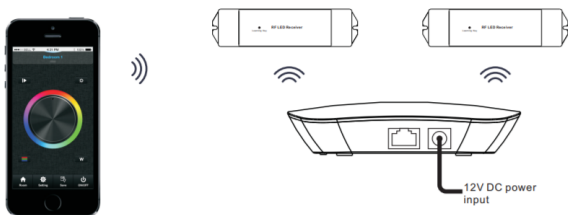

Operation

1. This WiFi-RF converter can be controlled by both "Easylighting" and "Easyhome" apps, please choose either of them to control.
2. For "Easylighting" app, download application from 'app store' or 'google play' by searching 'easylighting' or scanning following QR codes.
3. For "Easyhome" app, download application from 'app store' or 'google play' by searching 'Easy Home - Smart Home'.
4. If the converter has connected with router, then connect your cell phone to your router network. If the converter did not connect with router, then connect your cell phone to the converter network directly. (Password: 0123456789)
5. Open the easylighting/easyhome application and operate according to the application manual.

R&C AGENCY INTERNATIONAL

94 Wecker Road,
Mansfield, QLD, 4122

Email: sales@rcagency.com.au
Ph: (07) 3216 2888
Fax: (07) 3216 2999

Opening Hour:
8:00am to 4:30pm Monday to Friday
*Showroom by appointment only