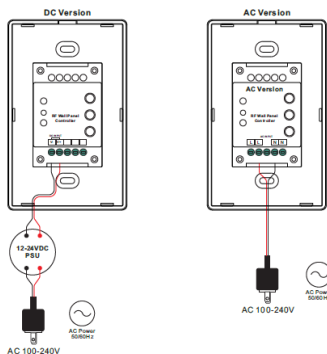

**SR-2820B SR-2820B-LV**  
RF RGBW Wall Mounted Controller

**GRC Lighting**

*R & C Agency International*  
*Lighting Specialists for over 15 years*

**Description:** SR-2820B is a touch panel LED controller which adopts ultra sensitive full touch glass touch panel with touch colour wheel to offer accurate and fast colour tone adjustment for RGBW LEDs. The touch panel controller is designed with sleep appearance and user-friendly interface for easy operation. Each controller can control up to 1 zone synchronously or independently with endless receiver in each zone. Built-in 10 dynamic changing patterns are available with pause function when played. Each zone can save four scenes if prefer customised pattern. Independently dimming function of each R, G, B, W channel enables the RGB controller to create millions of colours.  
\*Compatible with RGBW products only\*

**Remarks:** Touch Sensor

**Operation Frequency:** 916.5MHz

Item Code	Input	Power Consumption	Operating Temperature	Relative Humidity	Size L x W x H
SR-2820B	240V AC	20 mA	0 - 40°C	8% to 80%	120 x 75 x 41 mm
SR-2820B-LV	Low Voltage	20 mA	0 - 40°C	8% to 80%	120 x 75 x 41 mm