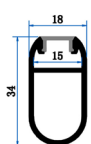

BARSMHANG
Clothes Rail Profile for Wall to Wall

GRC Lighting

*R & C Agency International
Lighting Specialists for over 15 years*

Description: Oval profile suitable for use as a clothes/wardrobe hanging rail. The profile allows discrete installation of an integral LED light source to provide a lighting system that is both functional and practical.

Material: Aluminium profile with acrylic opal diffuser

Mounting Type: Suspended

Item Code	Fitting Colour	Size W x H x L
BARSMHANG	Silver	18 x 34 x 2500 mm

Accessories to suit

Item Code	BARSMHANGEC	BARSMHANG/SISUP
Description	End Cap	Support Rail (recommend one support every 1 to 1.5m)
Image		