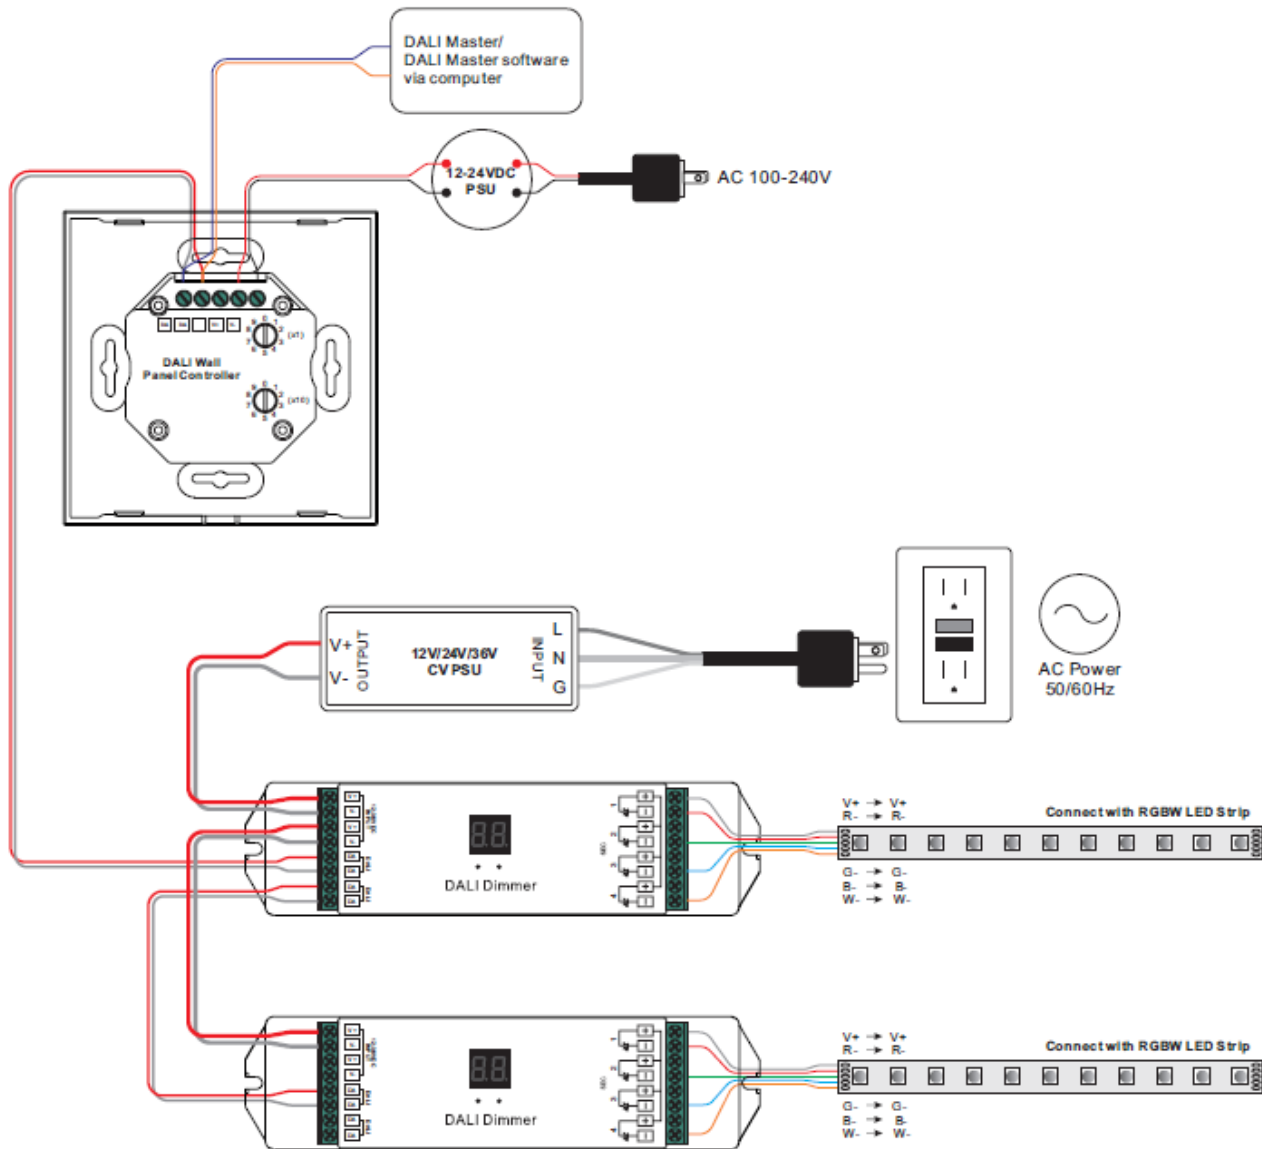

SR-2300TR-RGBW
DALI RGBW Touch Controller

GRE Lighting

*R & C Agency International
Lighting Specialists for over 15 years*

R&C AGENCY INTERNATIONAL

94 Wecker Road,
Mansfield, QLD, 4122

Email: sales@rcagency.com.au
Ph: (07) 3216 2888
Fax: (07) 3216 2999

Opening Hour:
8:00am to 4:30pm Monday to Friday
*Showroom by appointment only