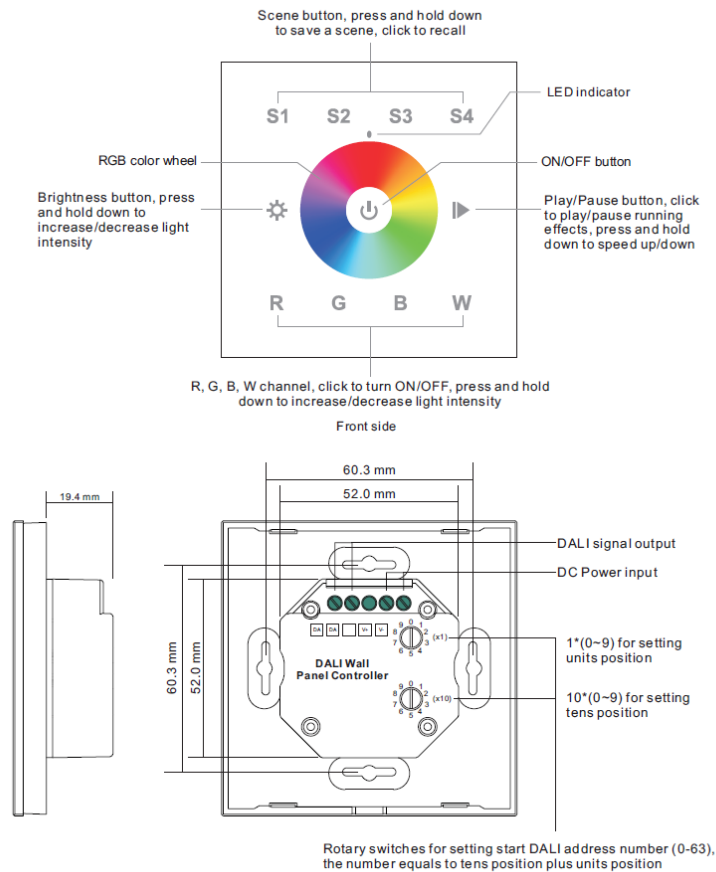

# SR-2300TR-RGBW DALI RGBW Touch Controller

**Description:** The DALI master SR-2300TR-RGBW DALI controller which adopts high strength and ultra sensitive tempered glass panel with touch colour wheel design to offer accurate and fast colour tone and brightness adjustment functions to RGB+W LED lighting, the RGBW controller complies to IEC 62386-102, IEC 62386-207, IEC 62386-209 and can be compatible with DALI products from other international cooperation. The DALI master can control up to 1 light zone with 4 scenes. Each light zone can control 4 DALI addresses and enables to set starting DALI address. 10 built-in colour sequences are available. The RGBW DALI master controller can detect DALI bus and multiple controllers can be installed in one channel DALI bus. Compatible with most of our DALI slave controllers that are available in both constant voltage and constant current versions, the RGBW touch controller can be control different types of LED lighting. 10 built-in colour sequence are available.

This DALI controller is available with both 100-240V AC input and 12-24VDC input versions. AC input version is designed with built-in 100mA DALI power supply to power up to 50 DALI ECG and it can also be powered by DALI bus while not connected to AC mains. Max. 100 DALI ECG can be controlled by 4 AC input DALI touch panels via broadcast on a control circuit with 2 connected to AC mains and 2 powered by DALI bus.

Item Code	Power Supply	Output	Operation Current	DALI Consumption	Size L x W x H
SR-2300TR-RGBW	12-24V DC	DALI signal	<20mA	4mA	86 x 86 x 29.1 mm

**R&C AGENCY INTERNATIONAL**

94 Wecker Road,  
Mansfield, QLD, 4122