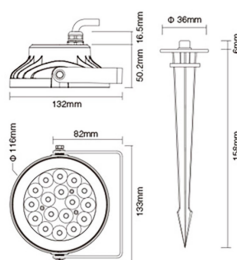

**EX0010RGB-24VDC**  
24VDC 9W RGB+CCT Spike Light

**GRC Lighting**

*R & C Agency International*  
*Lighting Specialists for over 15 years*

**Description:** IP66 9W low voltage RGB+CCT radio frequency controlled garden spike light. A huge range of up to 16 million colour combinations can be achieved including static whites ranging from 2700-6500k. Requiring two cables only make it an excellent choice in upgrading existing mono-colour installations. Equipped with a tight beam, low glare optic means this fitting is an excellent choice for highlighting tall columns and trees of up to 10m. Advanced RF signal transmitting technology enables max range of up to 30m\* between units (each fitting still requires 24V DC feed). \*Max range between units is a theoretical absolute maximum between two fittings assuming clear line of site with no interference. As long as units are within the max distance to each other, the signal can carry to next unit for maximum flexibility and ease of installation.

**Dimmable:** Yes, via Remote Only (LEDRGBCON8ZONE)

Item Code	Wattage	Input	Lumen Output	Beam	CCT	Fitting Colour	Head Size D x L
EX0010RGB-24VDC	9W	24V DC	up to 900 Lm	15° (up to 10m reach)	RGB+CCT (2700k-6500k)	Black	133 x 50 mm