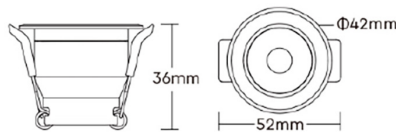

LED328

IP65 12VDC Niche Light in
RGBW(3000K)

GRC Lighting

R & C Agency International
Lighting Specialists for over 15 years

Optional 90cm
Quick Connect leads for DIY

Description: 3W mini niche light with RGBW(3000k) output featuring an automotive grade aluminum construction. Suitable for wet area installations of up to IP65 rating. Requires transformer, and at minimum LEDRGBRE5IN1, which are sold separately. Hand remote available to control LEDRGBRE5IN1. Fitting comes with 200mm in and out leads, if hardwiring, ensure to seal all junctions up to ip68 standard or warranty is void. Ensure any open connectors are sealed (fitting is not supplied with caps for the input/output 5 terminal connectors). 5 core cables required for hardwiring. Aluminum construction may not be suitable for all outdoor installation environment scenarios. Not suitable for covering/abutting.

Working Temperature: -10 to 40°C

Optional Accessories: LED328RGBCON: 5 Core cable for connection (90cm)
LED328RGBEXT: 5 Core cable for extension (90cm)

IP
65

Item Code	Wattage	Input	Lumen Output	CCT	Beam	Fitting Colour	Face Size D	Cut Size D x Depth
LED328RGBW	3W	12V DC	38 Lm	RGBW (3000K)	36°	Silver	42 mm	33 to 35 x 55 mm